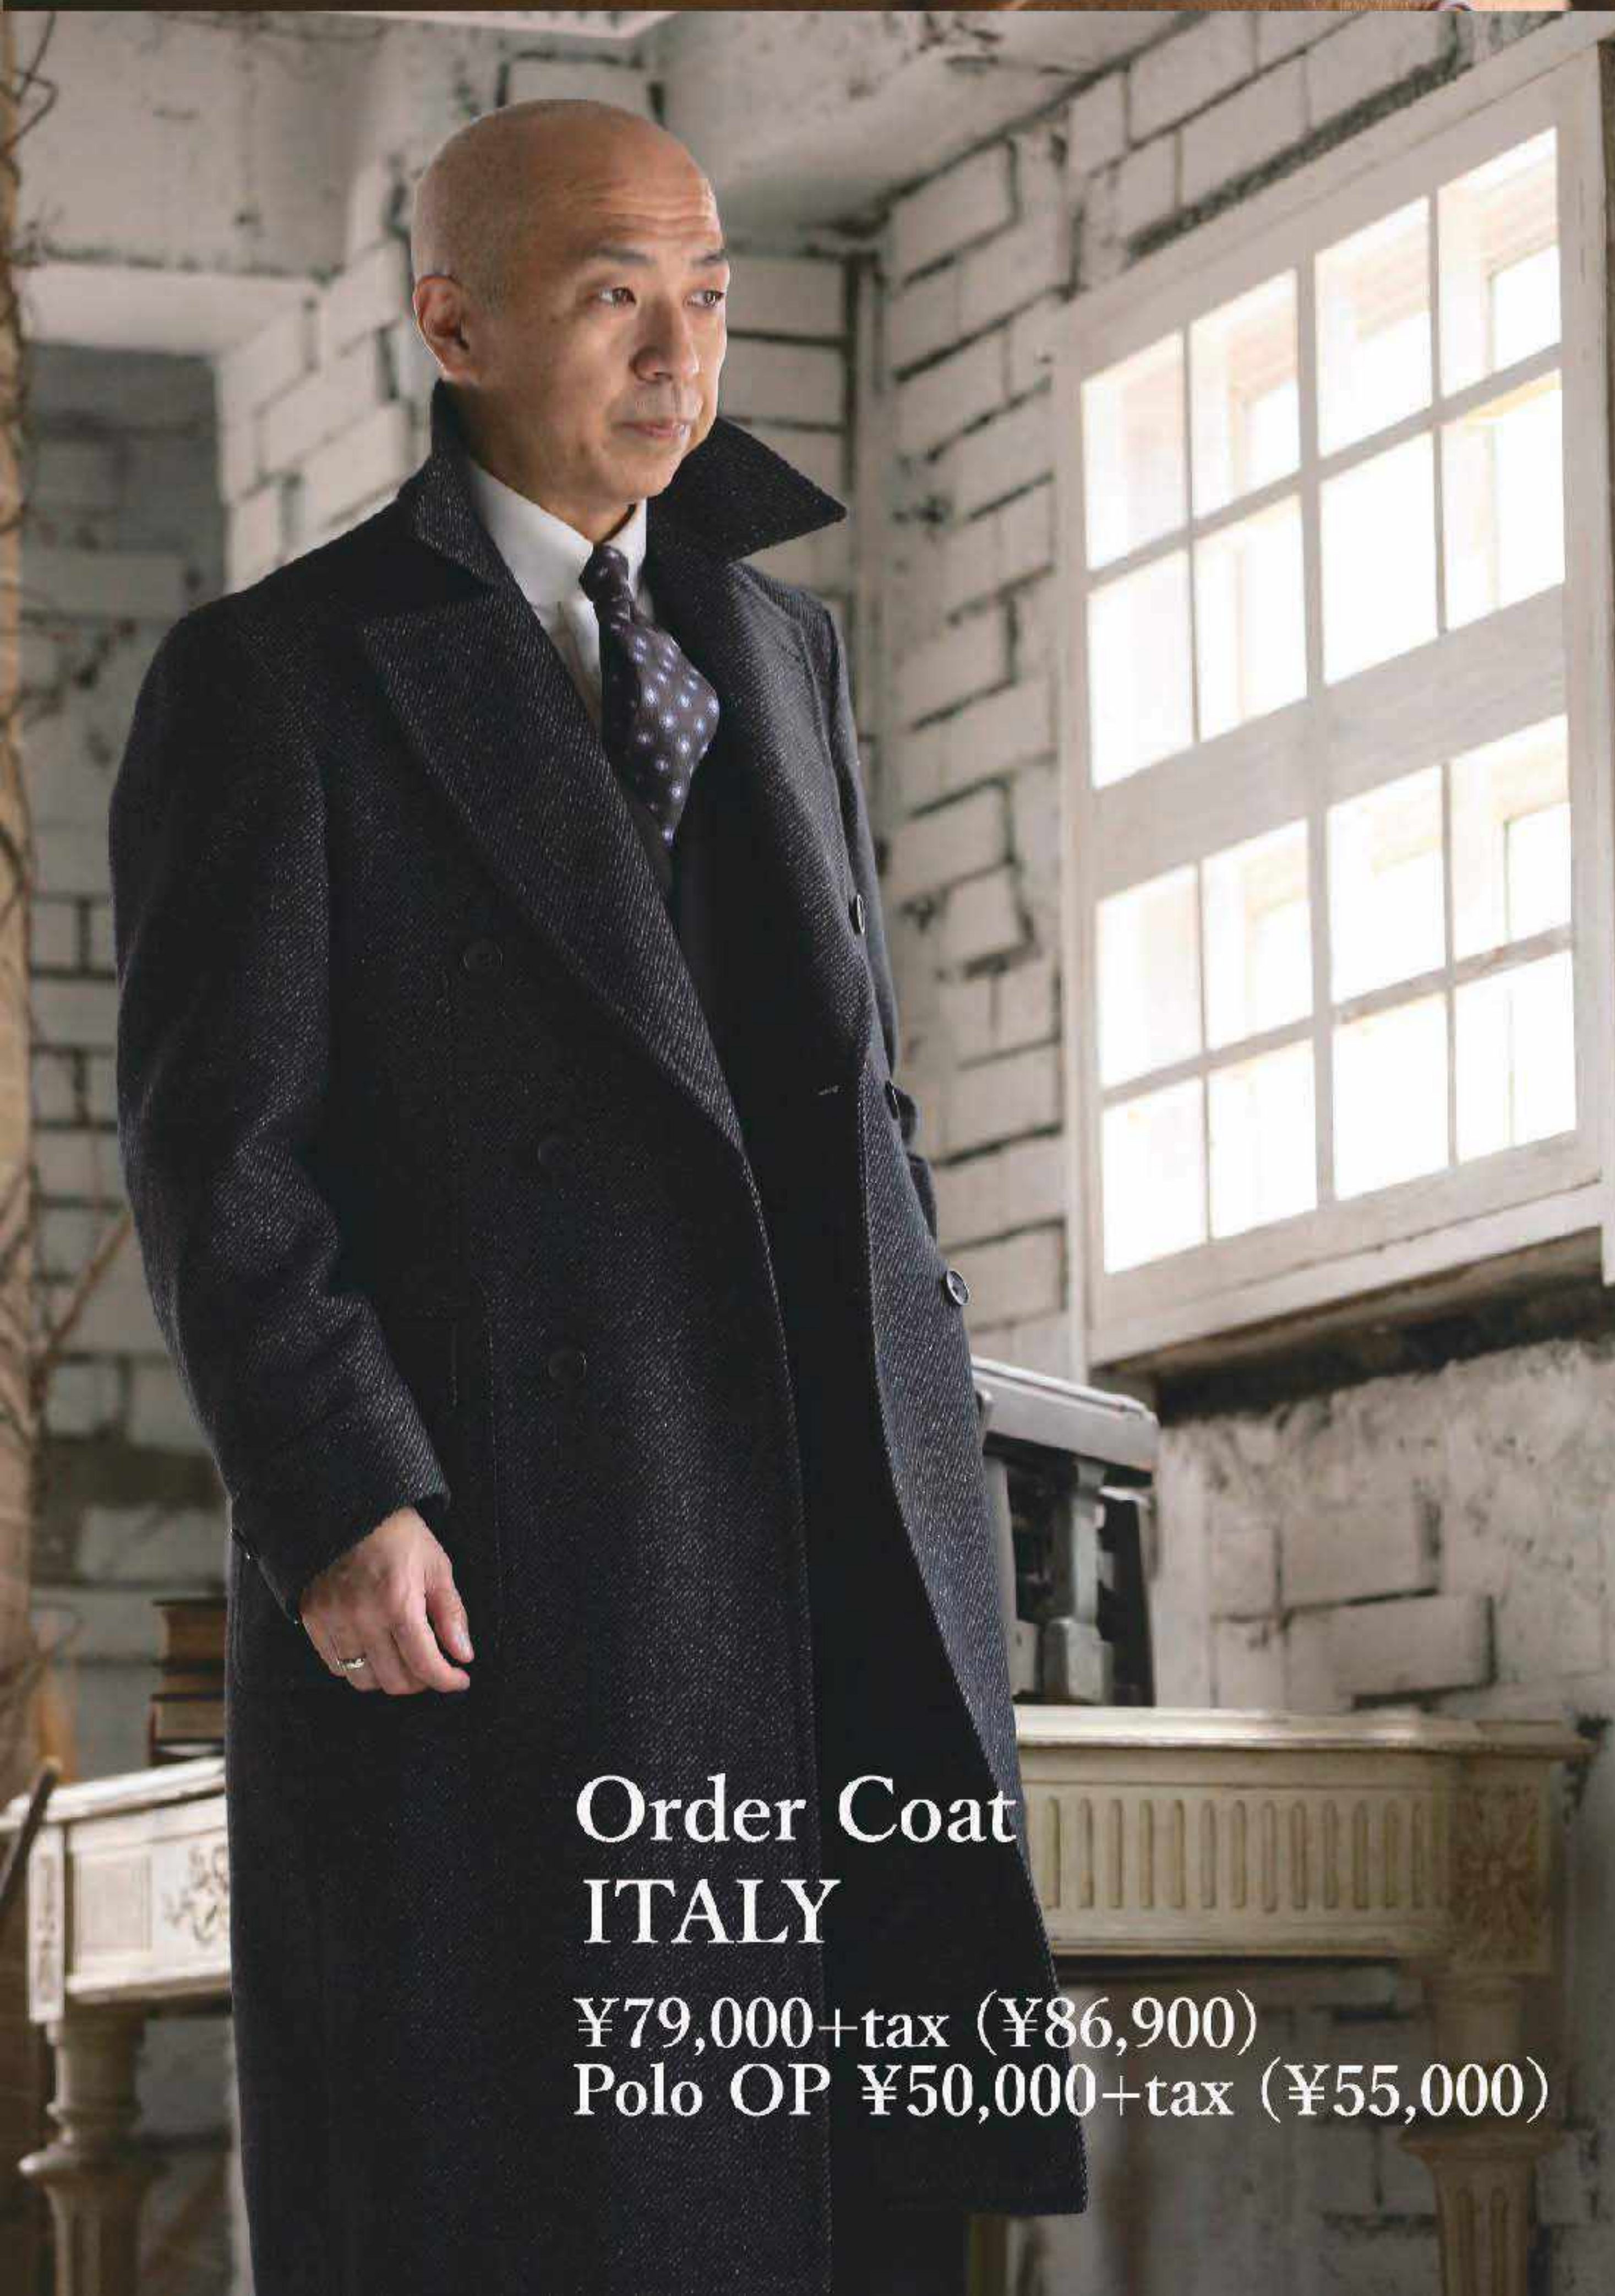

Order Coat
ITALY

¥79,000+tax (¥86,900)
Polo OP ¥50,000+tax (¥55,000)